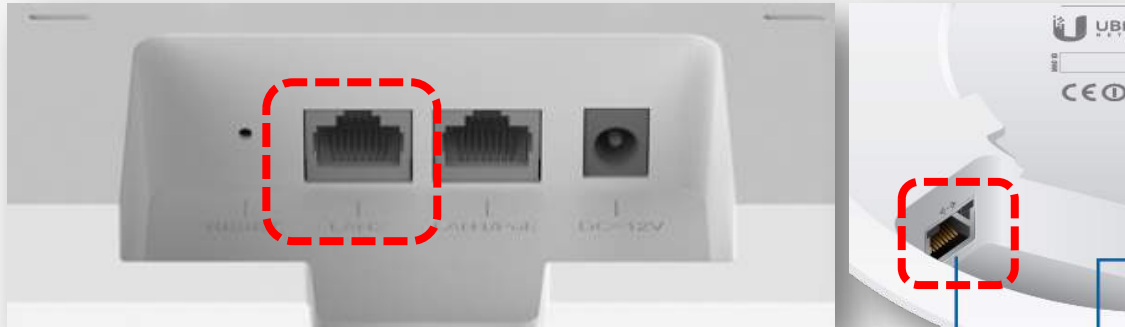

L3 Roaming between buildings

L3 Roaming between floors

*3-Min-How-To Video
How-to Tell Advantage of Ruijie L3 Roaming*

RG-RAP2200(E)/(F) Product Sales Guide

Additional LAN2 GE/FE port on RAP2200(E)/(F)

1GE port only for uplink on UAP-AC-Lite