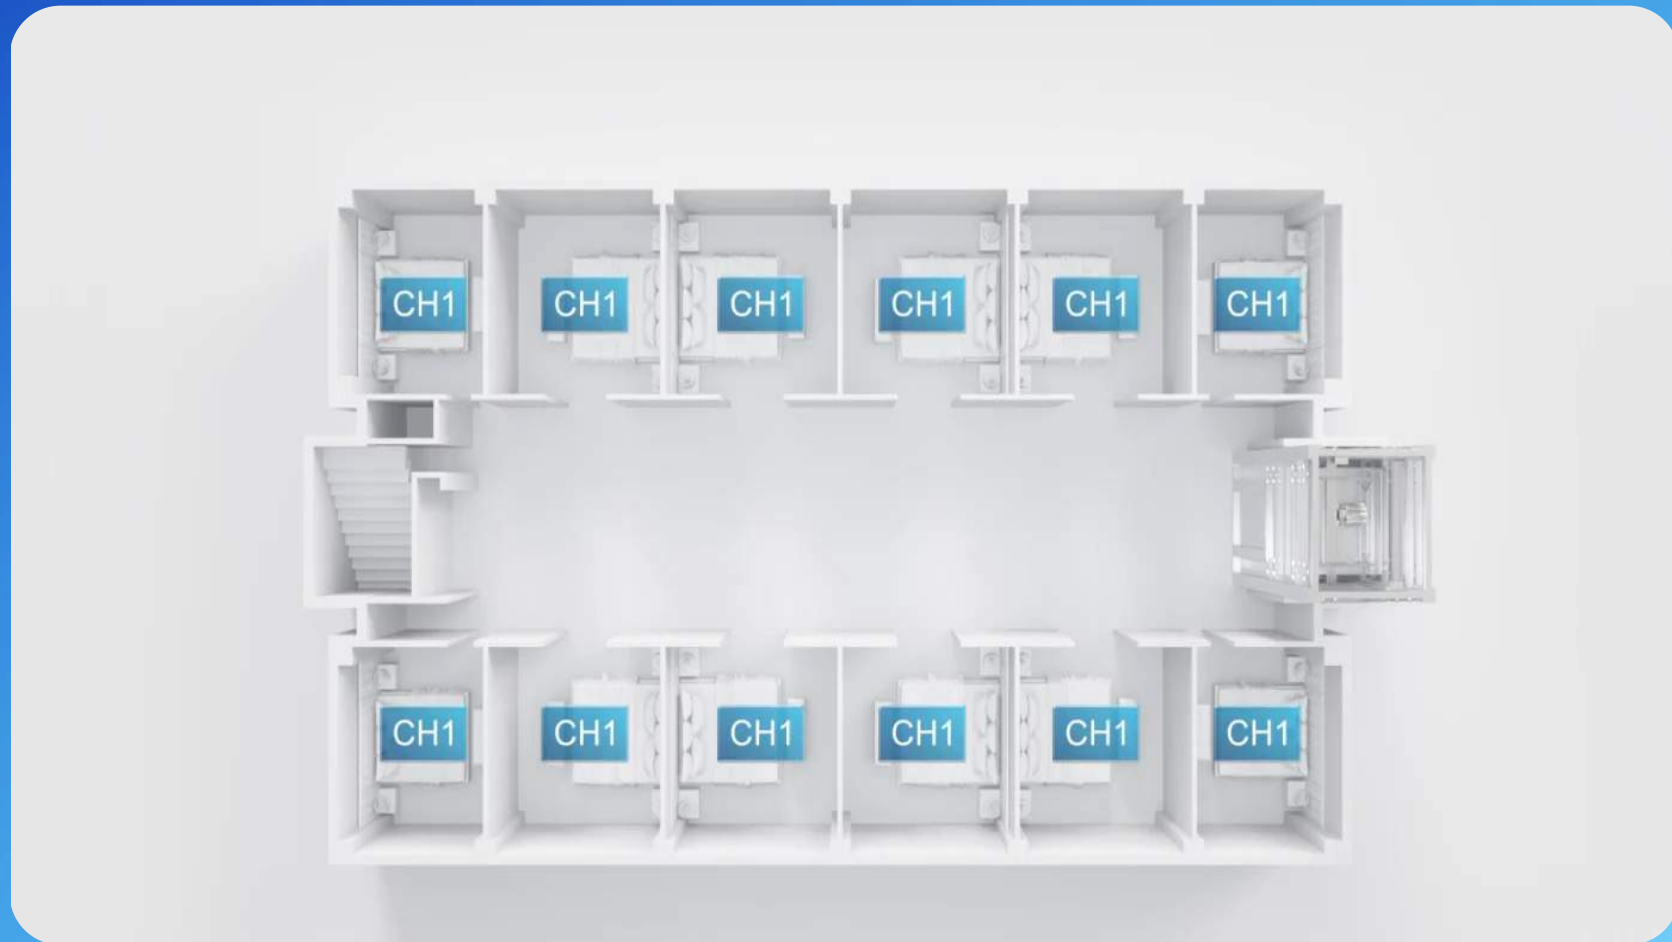

Reyee Wall-Mounted AP

RG-RAP1200(P)

- 802.11ac Wave2
- 1267Mbps
- 1 *GE Uplink Port
- 4 *GE LAN Ports
- **1 * PoE Out**
- **Reyee AP Mesh**

RG-RAP1200(F)

- 802.11ac Wave2
- 1267Mbps
- 1 *FE Uplink Port
- 1 *FE LAN Port
- **86 Standard Mount**

One Click to Optimize, Get Better Wi-Fi Experience

The WIO (Wi-Fi Intelligent Optimization) technology allows you to optimize wireless network by one click.

Reyee AP Mesh – Less Wiring, More Relaxing

Flexibly Add Point