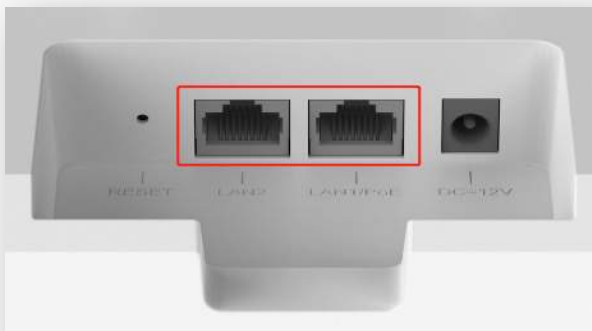

RG-RAP2260(G) Product Sales Guide

Faster Speed & More Concurrent Users

Speed up to **1775Mbps**, **275Mbps** higher. Max **512** concurrent users. **1.7 Times** to UBNT's U6-Lite. Faster speed, more concurrent user and low latency Wi-Fi experience.

Up to 574Mbps at 2.4G
Up to 1201Mbps at 5G
1.775Gbp per AP
Maximum number of clients: 512

Throughput Speeds	
2.4GHz	300 Mbps
5GHz	1201 Mbps
Concurrent Clients	300+

2 LAN Ports - Extra Port Saves Cost

2GE ports available on RAP2260(G). **1 more down link port** is available for connection to an IP camera or IP phone. **Saves cost** without extra cabling or switch port occupancy.

Competitive Price and Better Warranty

At **similar price**, buy RAP2260(G) instead of U6-Lite. **2 More years** warranty provided with RAP2260(G), and also with higher performance, better protects customer investment.

FAQ

Q: What's the difference with RG-AP820-L

A: RG-AP820-L has better performance for more budget project. RG-RAP2260(G) with similar performance but cost effective.

INNOVATION

Beyond Networks