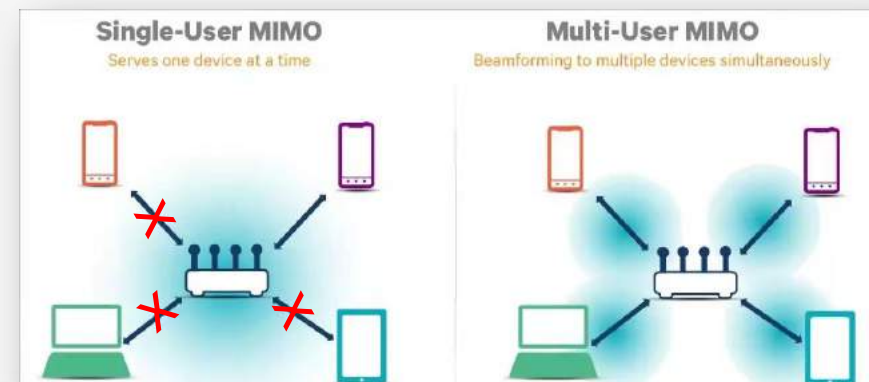

Better Multi-User Experience with Wave2

Better performance via Wave 2's MU-MIMO. Wave1's MIMO only serves one user at a time. While Wave2 can serve multiple users.

Test Video
RAP2200(E) VS UAP-AC-LR - **20% Higher experience score**
when serving 30 concurrent HD video users.
UAP-AC-LR and UAP-AC-LITE with same concurrent user