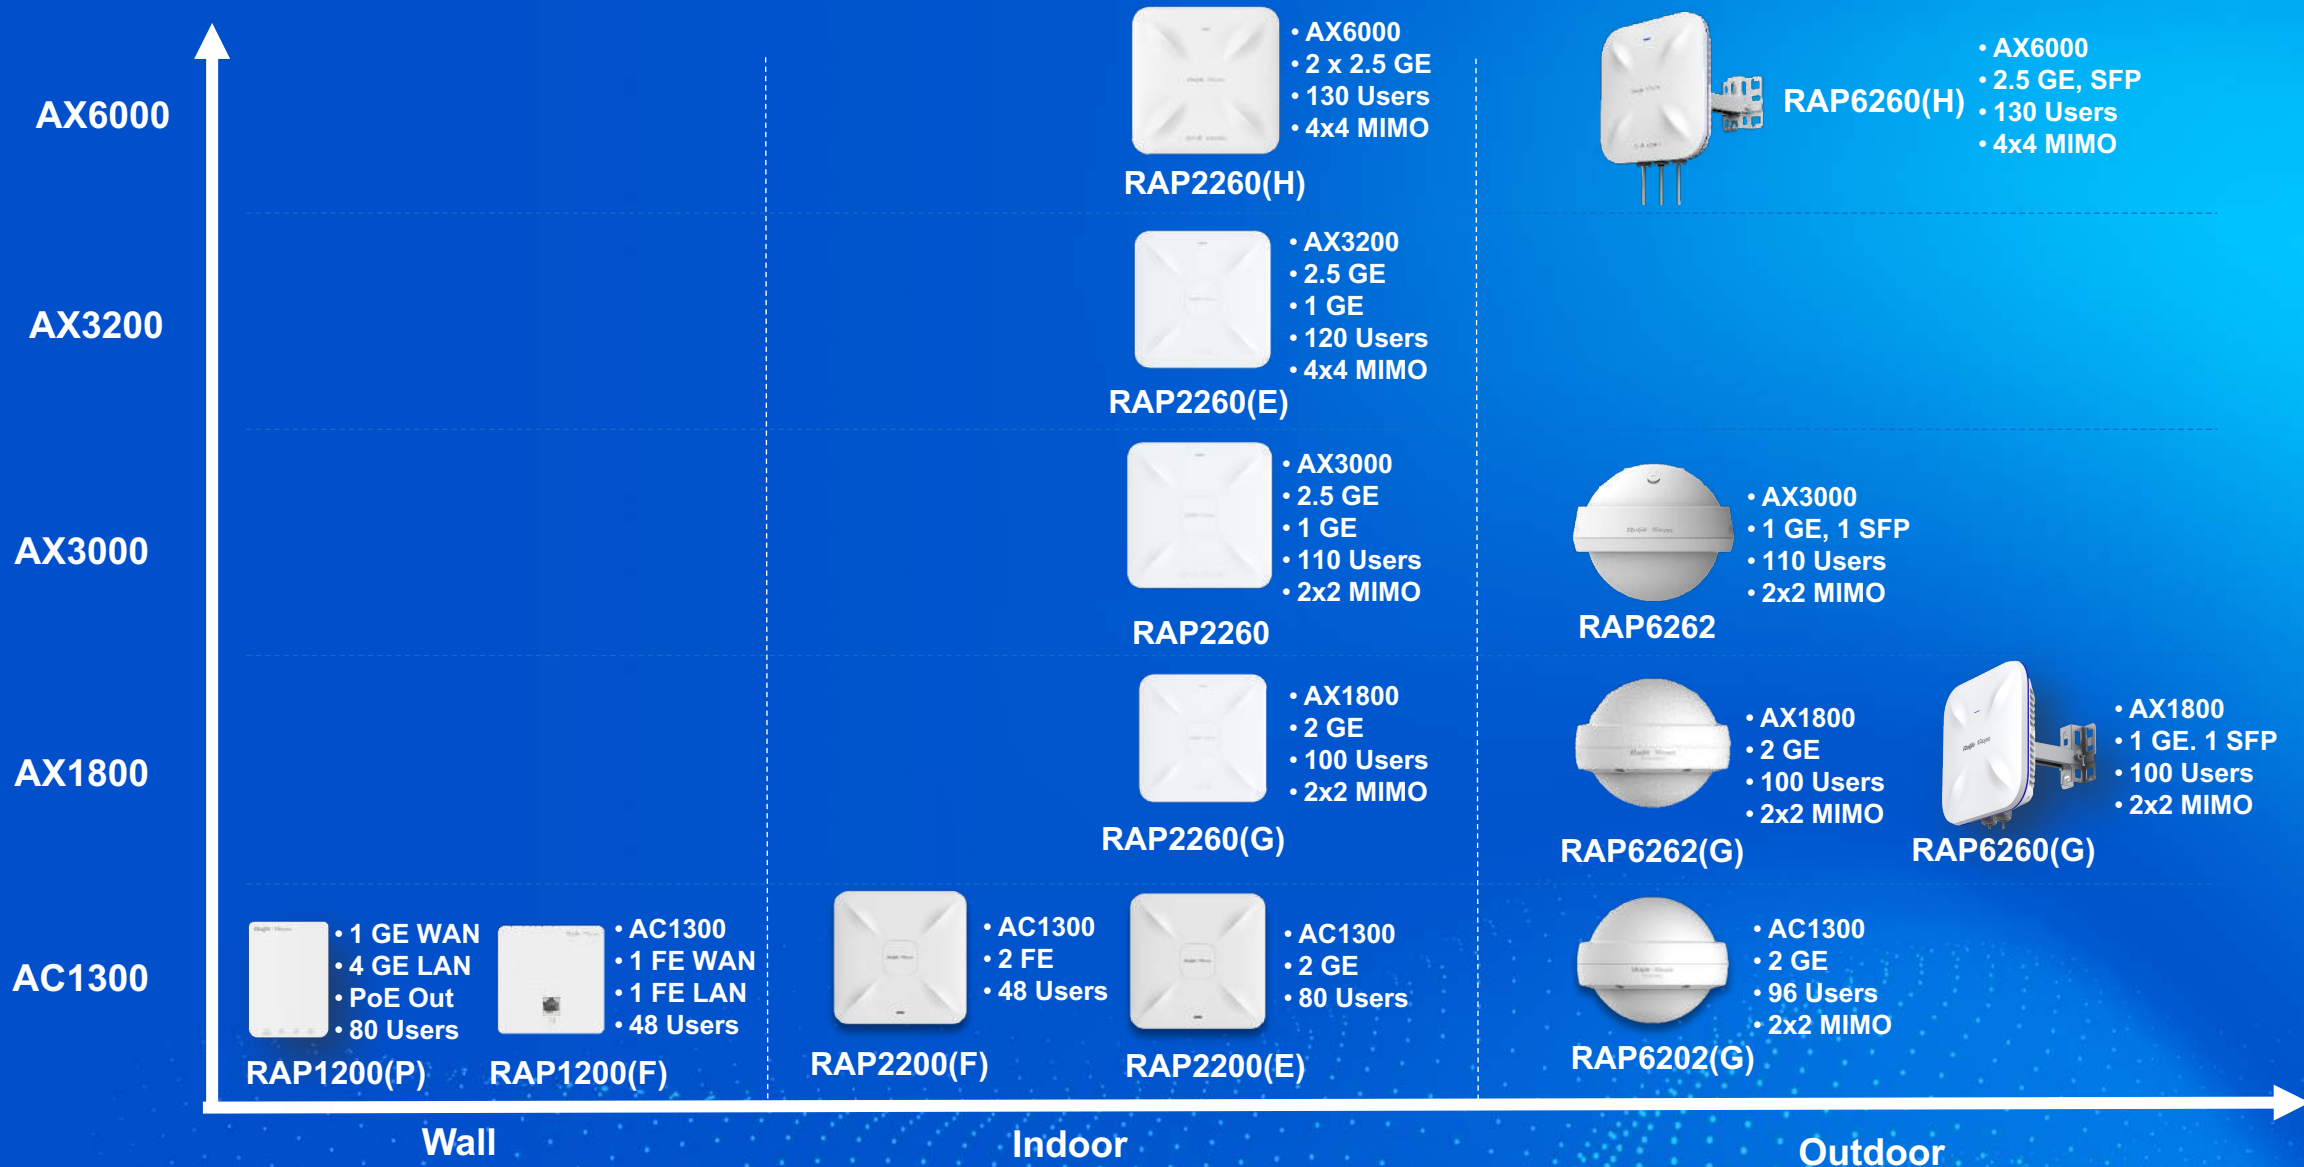

Reyee Wireless Family