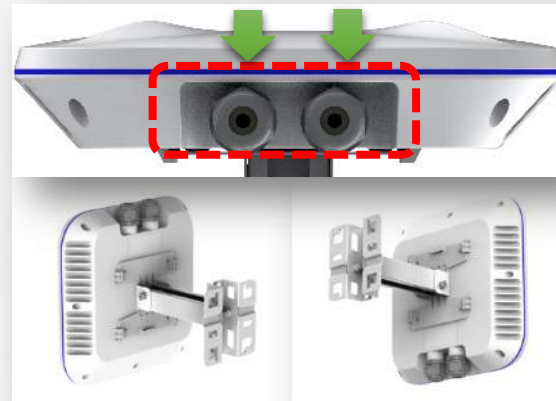

No direction limit of mounting

No connectors on AC-M-PRO

Only DOWNWARDS mounting

INNOVATION

Beyond Networks

Larger Signal Coverage

4dBm higher on transmit power. **30~50%** Better signal strength client receives at the same spot. **20%** Larger area coverage. Less AP required with signals guaranteed.