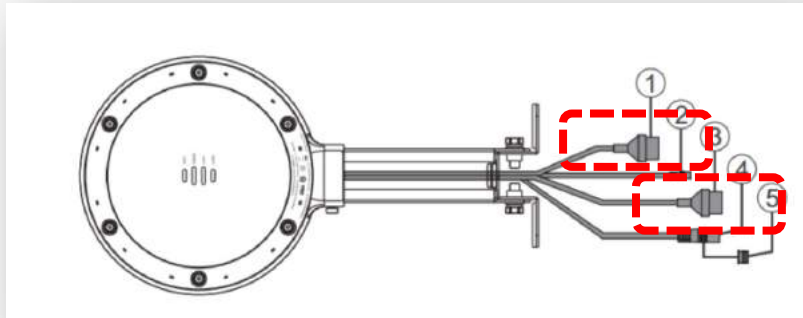

1 More Down Link Ports

Have CCTV IP camera on the same pole? RAP6202(G) provides **1 more down link ports**. **Saves cost** without extra cabling or switch port occupancy.

2 GE ports on RAP6202(G)