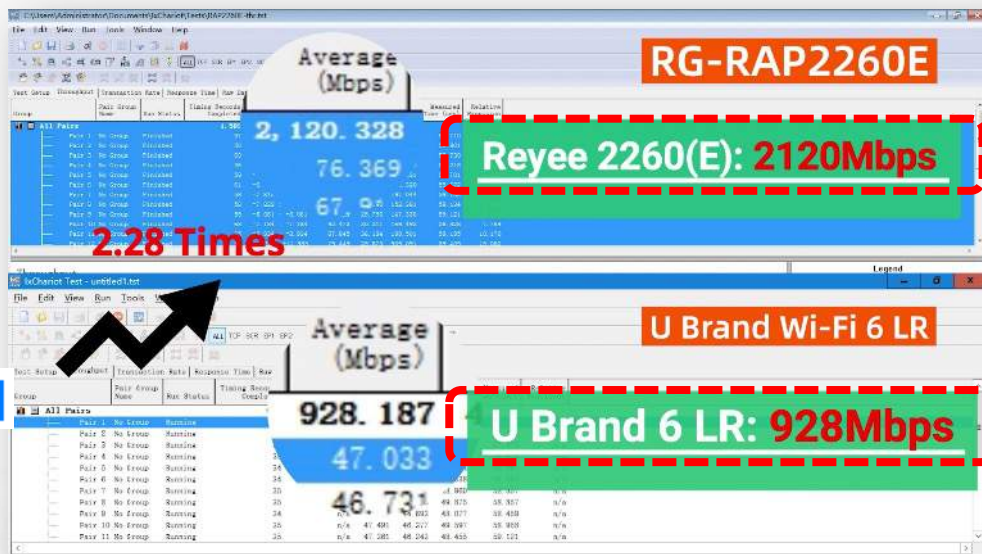

RG-RAP2260(E) Product Sales Guide

Service Ports	1 10/100/1000M/2.5G Base-T Ethernet ports supports PoE; 1 10/100/1000M Base-T ,Ethernet ports

Networking Interface	(1) 1 Gbps Ethernet RJ45

Faster Speed with Multi-G & AX3200

RAP2260(E) **2.5G** port allows more than **2.5X** Internet speed than UBNT U6-LR. Because the U6-LR uplink only 1*GE, it's internet speed limited by 1Gbps only.

As tested in lab, compare with U6-LR get only 928Mbps pass through speed, the RAP2260(E) can get 2120Mbps, 2.28 times higher.

Competitive Price and Better Warranty

At **15% lower price**, buy RAP2260(E) instead of U6-LR. **2 More years** warranty provided with RAP2260(E), and also with higher performance, better protects customer investment.

FAQ

Q: It supports 2.5G port, but Reyee don't have 2.5G switch?

A: Yes, the 2.5G switch has not been widely applied now, our Reyee multi-G Switch is also in planning. You can see, the RG-RAP2260(E) is designed for future, to protect your investment. You don't need to upgrade your network any more in following several years.